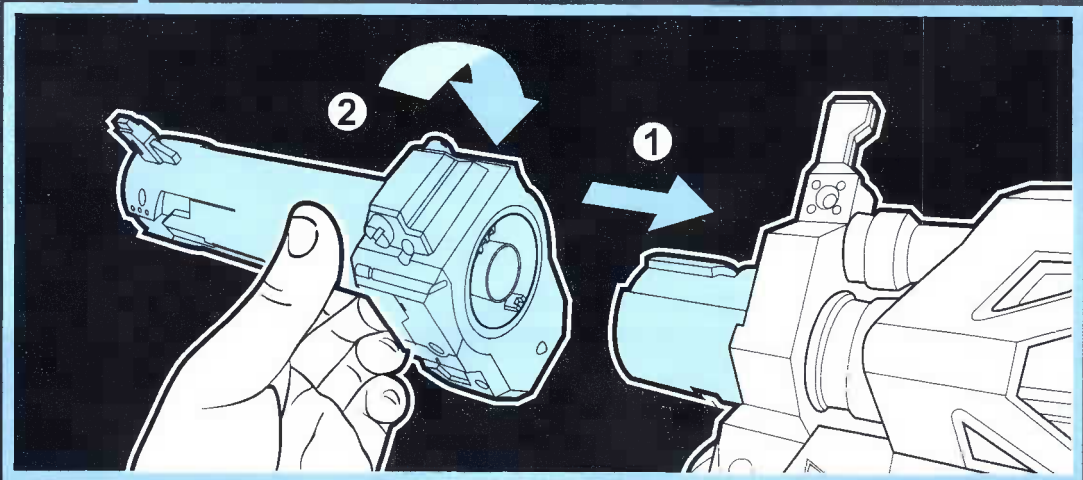

**FOLDING BI-POD  
BIPIED RABATTABLE  
BÍPODE PLEGABLE  
BIPÉ DOBRÁVEL**

**LONG BARREL  
CANON LONG  
CAÑÓN LARGO  
EXTENSÃO DO TUBO**

Attach at an angle  
and turn to lock in place.

Encaja en la ranura  
y gira para trabar.