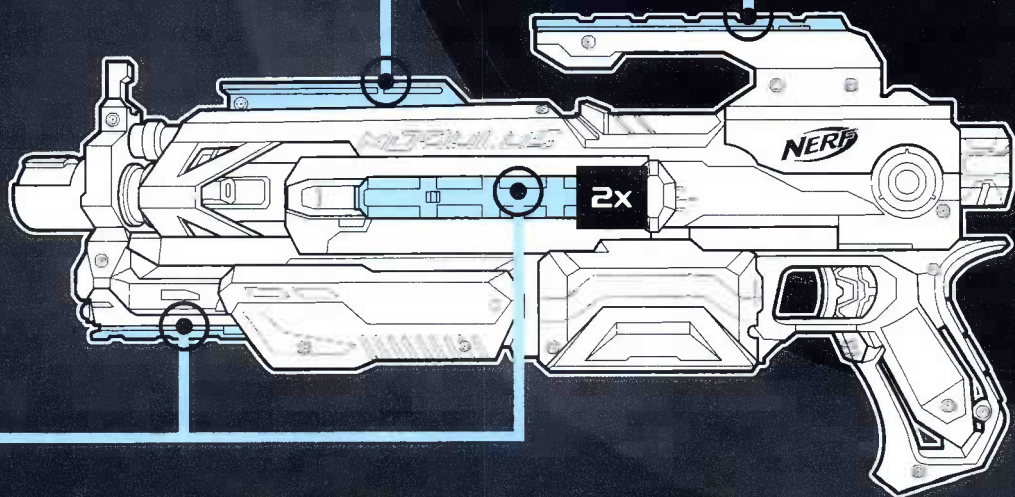

**FOLDING BI-POD  
BIPIED RABATTABLE  
BÍPODE PLEGABLE  
BIPÉ DOBRÁVEL**

**LONG BARREL  
CANON LONG  
CAÑÓN LARGO  
EXTENSÃO DO TUBO**

Attach at an angle  
and turn to lock in place.

Encaja en la ranura  
y gira para trabar.